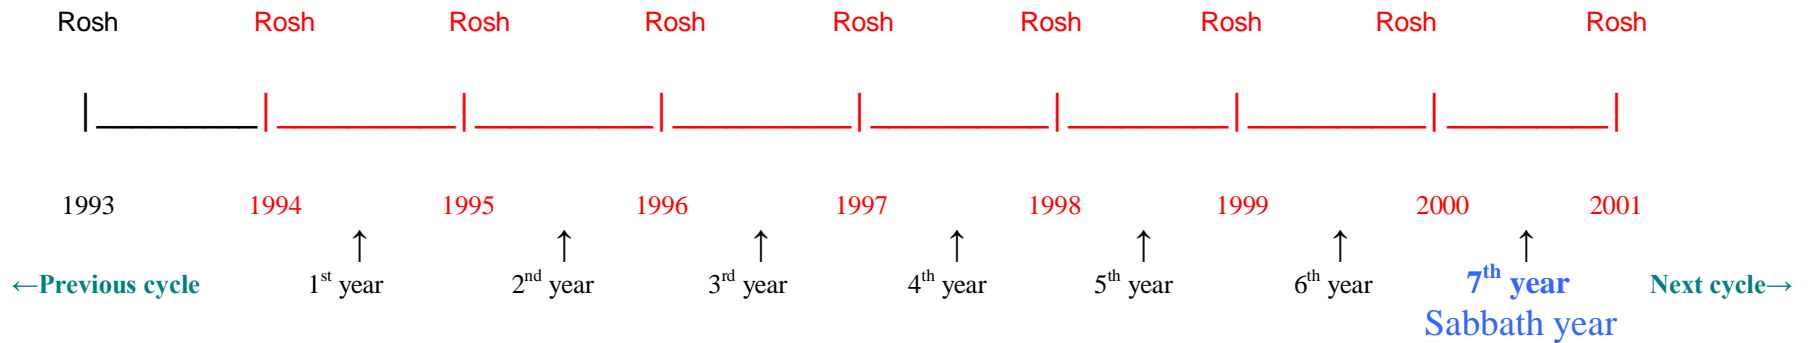

The Seven Year Sabbatical Cycle And the Sabbatical Year

www.godstimeline.net

Rosh 1994 to Rosh 2001 is a seven year Sabbatical cycle for example. The last year in the cycle (the 7th year) is the Sabbatical year (Rosh 2000 to Rosh 2001). Each Sabbatical cycle has 6 years **plus** the one year Sabbath year (called the “Shmita year” or Sabbatical year) for a total of 7 years.

Example cycle:

1994/ 95	1995/ 96	1996/ 97	1997 /98	1998/ 99	1999/ 00	2000/01
1 st	2 nd	3 rd	4 th	5 th	6 th	7th year