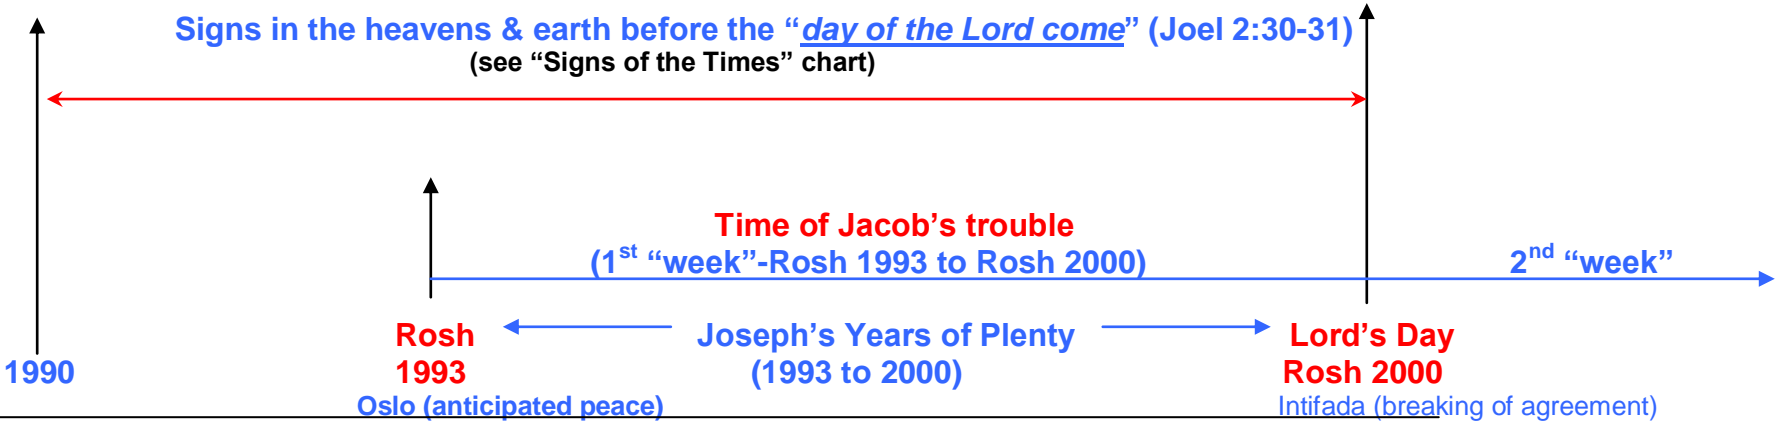

The Times of the Signs Chart Number 2

www.godstimeline.net

40 year *“generation”* to the time *“determined”* (Daniel 9:24)

Signs in the heavens & earth before the *“day of the Lord come”* (Joel 2:30-31)
(see *“Signs of the Times”* chart)

Chart continued on next page

Charts are meant to be printed and pieced together side-by-side